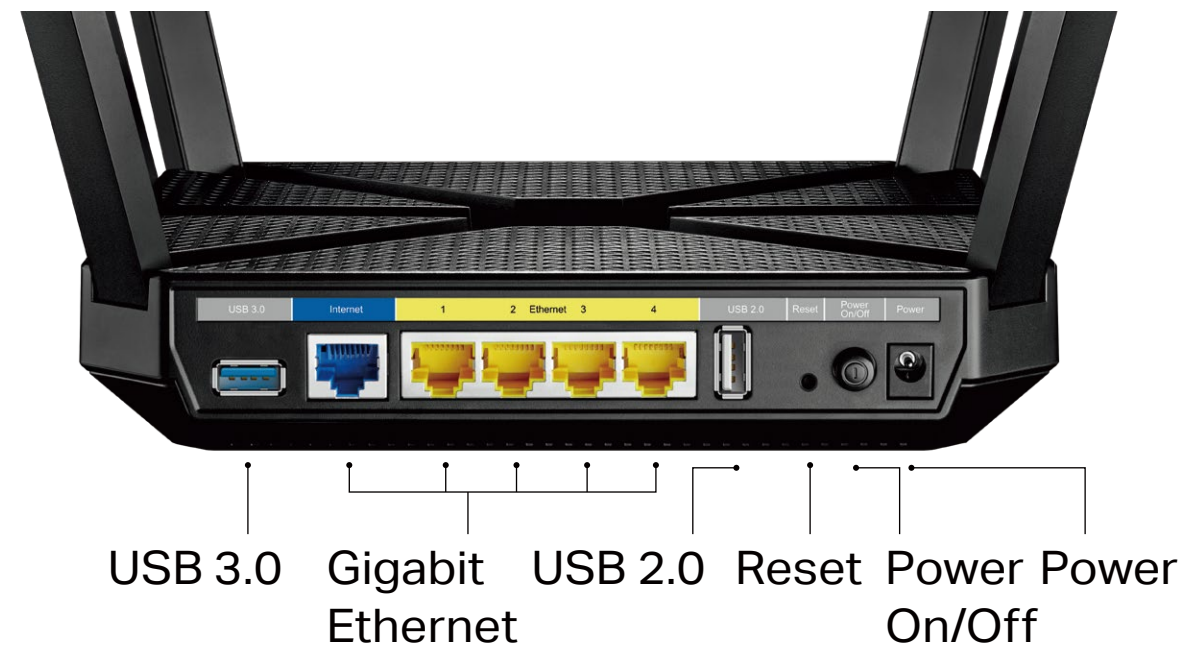

Easy Sharing

- Dual USB Ports for Fast Sharing – With one ultra-fast USB 3.0 port and one USB 2.0 port, you can access and share your files and media locally. Through the router's FTP server, you can also access your files and media from network devices remotely
- 10x Faster Transfer Speed – The USB 3.0 port provides up to 10x faster USB hard drive access than previous generation USB 2.0 connections
- Built-in Media Server – Allows you to play music, watch videos and view photos from any device on your network

Specifications

Hardware

- Ethernet Ports: 4 10/100/1000 Mbps LAN Ports, 1 10/100/1000 Mbps WAN Port
- USB Ports: 1 USB 3.0 Port, 1 USB 2.0 Port
- Buttons: Wireless On/Off Button, LED On/Off Button, Power On/Off Button, WPS Button, Reset Button
- Antennas: 6 High Performance Antennas
- External Power Supply: 12V/4A
- Dimensions (W x D x H): 7.9×7.9×1.5 in. (200×200×39 mm)