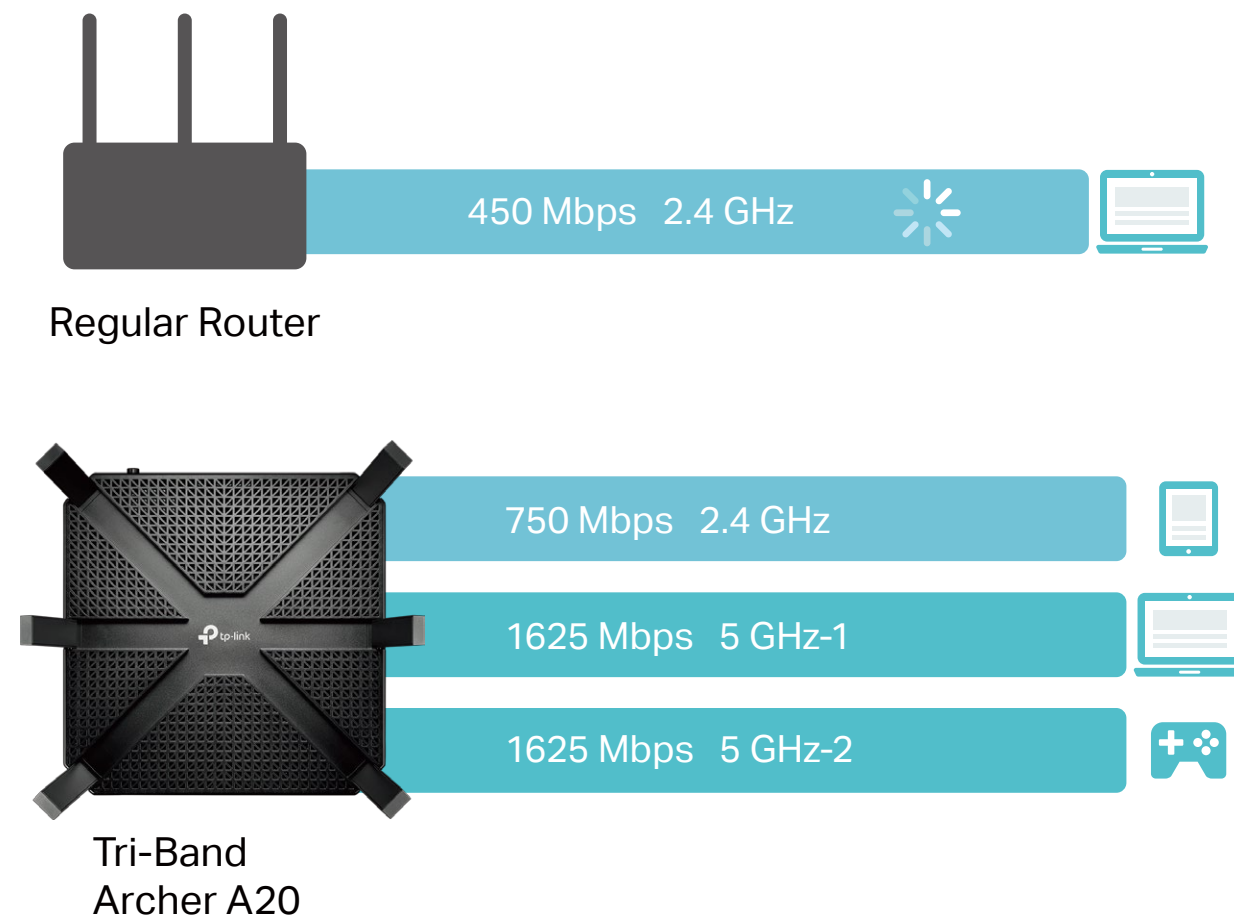

Highlights

Tri-Band for Multiple Connections

With one 2.4 GHz and two 5 GHz bands, the Archer A20 keeps all your devices connected without slowing down your network. Now, you can game and stream in 4K on multiple devices at the same time.

Powerful 1.8 GHz 64-bit CPU

The powerful 1.8 GHz 64-bit CPU, three co-processors and 512 MB of RAM work together to power your network.

Highlights

MU-MIMO for Multiple Connections

MU-MIMO technology serves up to multiple devices at once, reducing wait time, increasing Wi-Fi throughput for every device and making each stream more efficient.