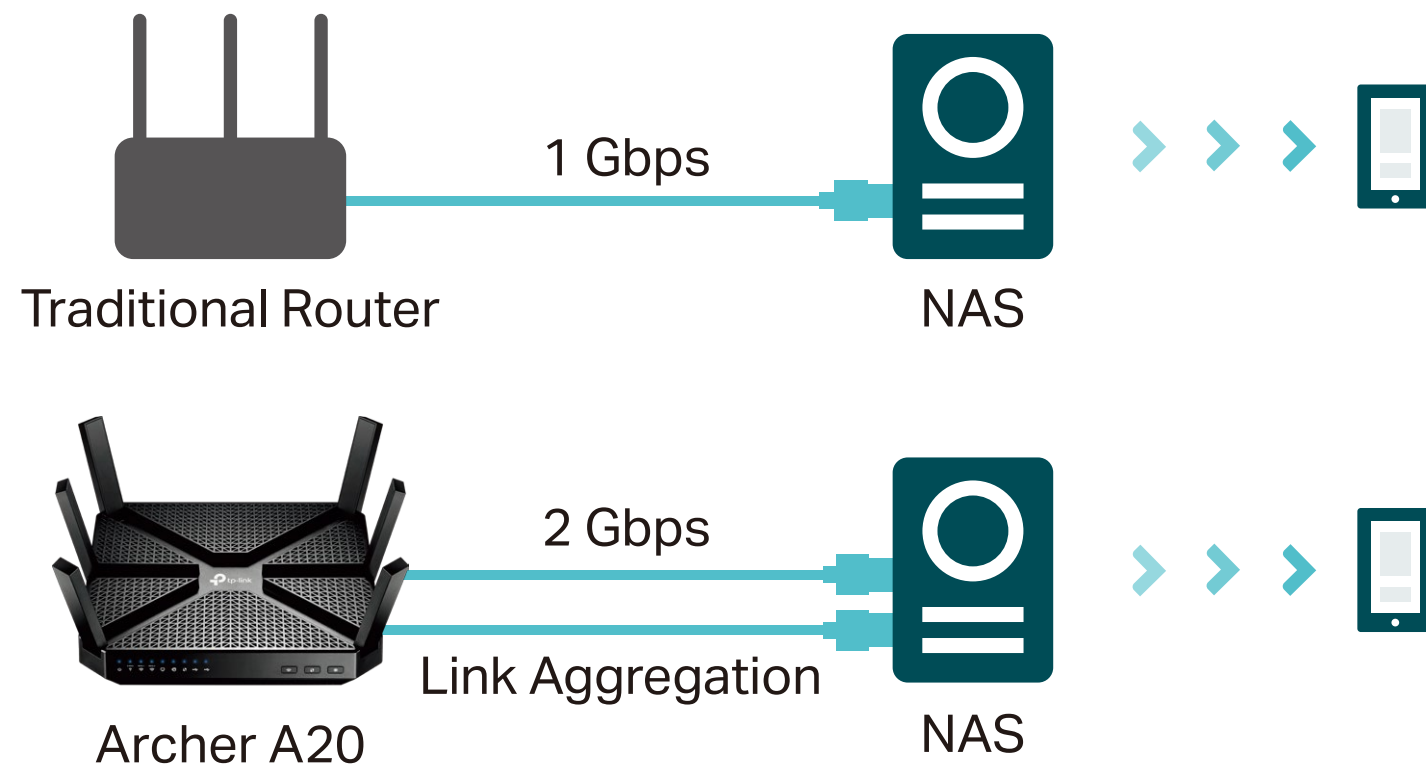

Traditional Router
Sends data to one device at a time

MU-MIMO Router
Simultaneously sends data to multiple devices

Far-Reaching Wi-Fi Coverage

RangeBoost greatly improves the ability of the router to detect devices that are further away or low-powered while Beamforming boosts wireless signal strength toward them, giving your network even greater coverage.

Highlights

Smart Connect for Efficient Performance

Intelligently selects the best available Wi-Fi band for each device to keep connection at top-speed—without worry of weak or dropped connections.

Airtime Fairness

Equally divides attention between new devices like your gaming rig and older devices to improve Wi-Fi performance and reliability without limiting your network.

Normal Time

Airtime Fairness Time

Highlights

High-Speed Transmission Powered by Link Aggregation

Link aggregation accelerates data transfer to network-attached storage (NAS) devices by combining two separate Ethernet ports into a 2 Gbps connection.