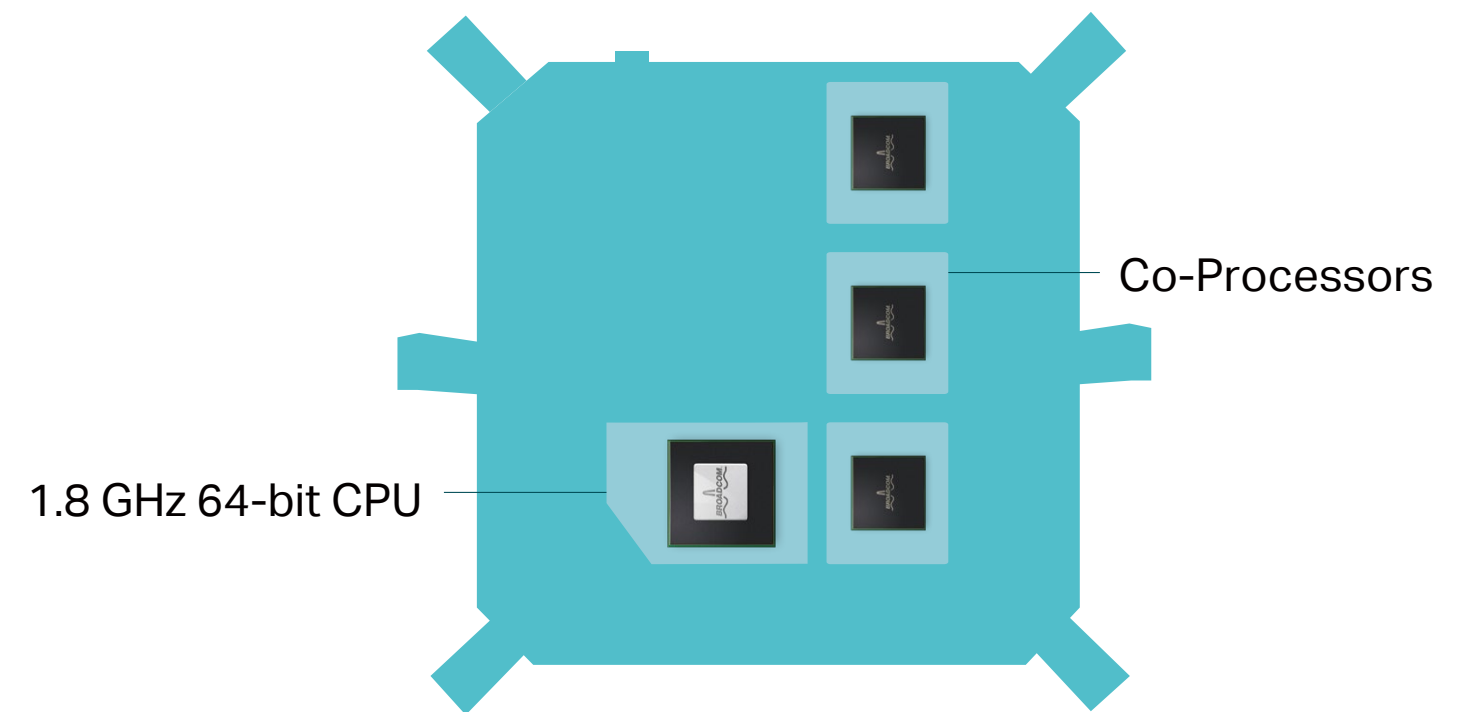

Highlights

Tri-Band for Multiple Connections

With one 2.4 GHz and two 5 GHz bands, the Archer A20 keeps all your devices connected without slowing down your network. Now, you can game and stream in 4K on multiple devices at the same time.

Powerful 1.8 GHz 64-bit CPU

The powerful 1.8 GHz 64-bit CPU, three co-processors and 512 MB of RAM work together to power your network.

Highlights

MU-MIMO for Multiple Connections

MU-MIMO technology serves up to multiple devices at once, reducing wait time, increasing Wi-Fi throughput for every device and making each stream more efficient.

Traditional Router
Sends data to one device at a time

MU-MIMO Router
Simultaneously sends data to multiple devices

Far-Reaching Wi-Fi Coverage

RangeBoost greatly improves the ability of the router to detect devices that are further away or low-powered while Beamforming boosts wireless signal strength toward them, giving your network even greater coverage.

High-Speed Transmission Powered by Link Aggregation

Link aggregation accelerates data transfer to network-attached storage (NAS) devices by combining two separate Ethernet ports into a 2 Gbps connection.