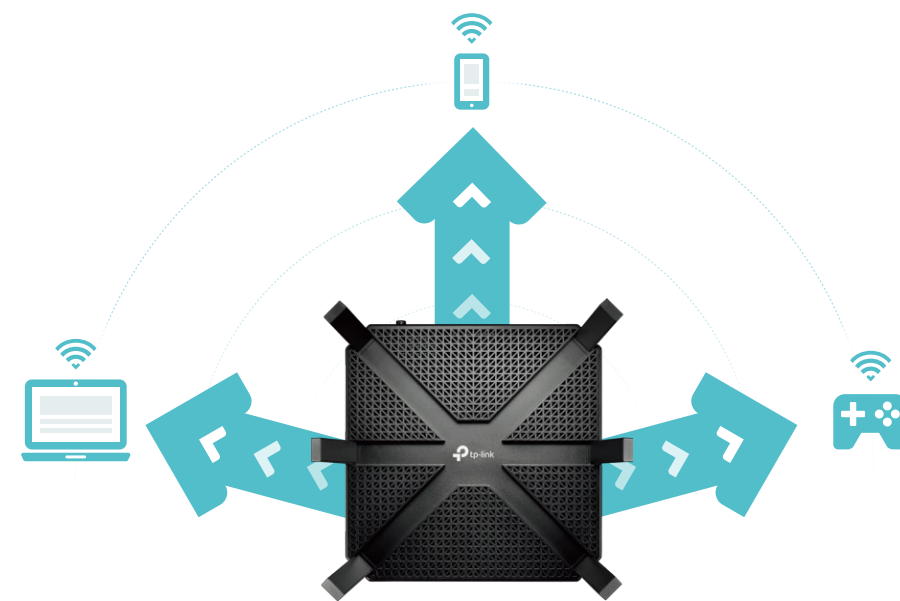

Highlights

Tri-Band for Multiple Connections

With one 2.4 GHz and two 5 GHz bands, the Archer A20 keeps all your devices connected without slowing down your network. Now, you can game and stream in 4K on multiple devices at the same time.

Powerful 1.8 GHz 64-bit CPU

The powerful 1.8 GHz 64-bit CPU, three co-processors and 512 MB of RAM work together to power your network.

Highlights

MU-MIMO for Multiple Connections

MU-MIMO technology serves up to multiple devices at once, reducing wait time, increasing Wi-Fi throughput for every device and making each stream more efficient.

Traditional Router
Sends data to one device at a time

MU-MIMO Router
Simultaneously sends data to multiple devices

Far-Reaching Wi-Fi Coverage

RangeBoost greatly improves the ability of the router to detect devices that are further away or low-powered while Beamforming boosts wireless signal strength toward them, giving your network even greater coverage.

Highlights

Smart Connect for Efficient Performance

Intelligently selects the best available Wi-Fi band for each device to keep connection at top-speed—without worry of weak or dropped connections.

Airtime Fairness