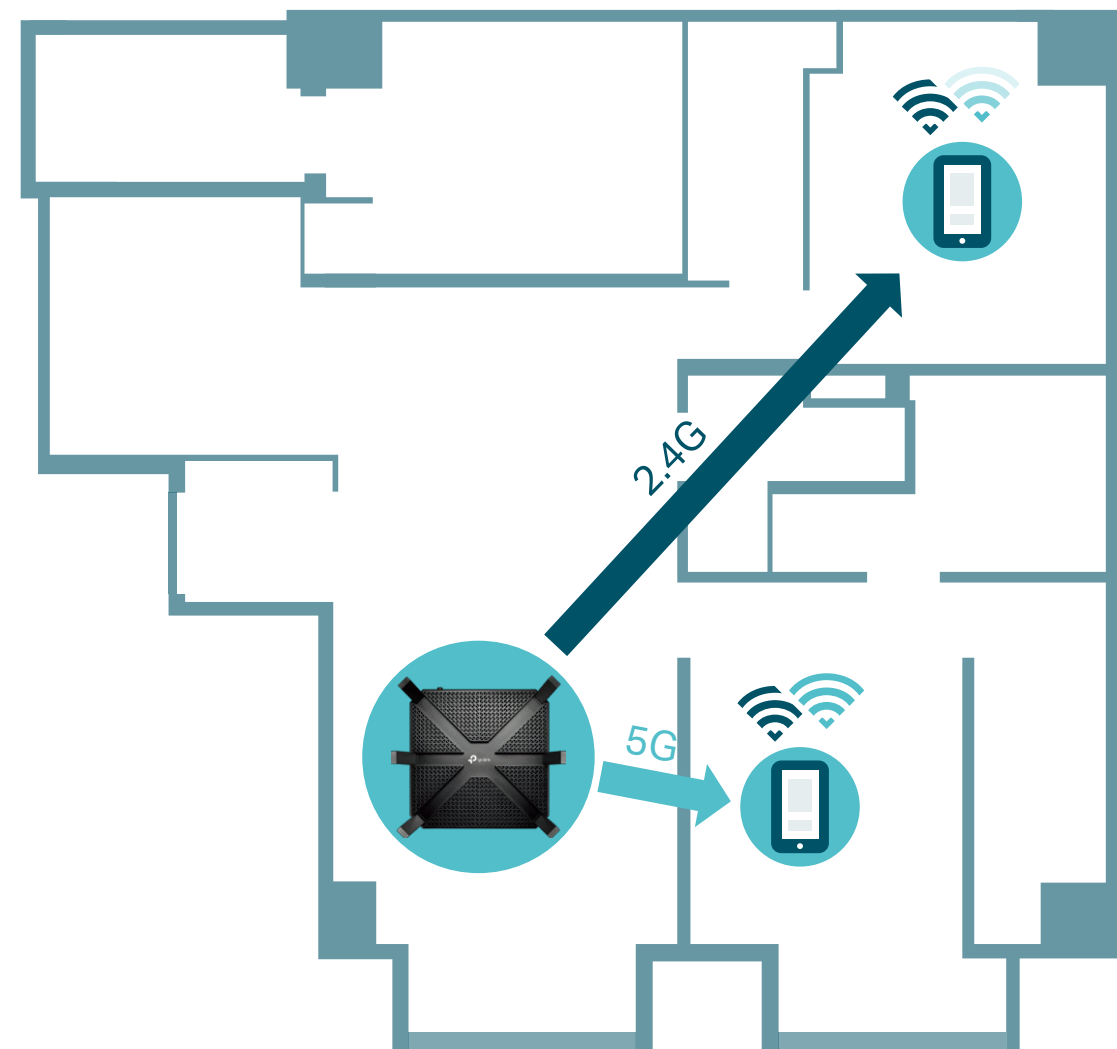

Traditional Router
Sends data to one device at a time

MU-MIMO Router
Simultaneously sends data to multiple devices

Far-Reaching Wi-Fi Coverage

RangeBoost greatly improves the ability of the router to detect devices that are further away or low-powered while Beamforming boosts wireless signal strength toward them, giving your network even greater coverage.

Highlights

Smart Connect for Efficient Performance

Intelligently selects the best available Wi-Fi band for each device to keep connection at top-speed—without worry of weak or dropped connections.

Airtime Fairness

High-Speed Transmission Powered by Link Aggregation

Link aggregation accelerates data transfer to network-attached storage (NAS) devices by combining two separate Ethernet ports into a 2 Gbps connection.