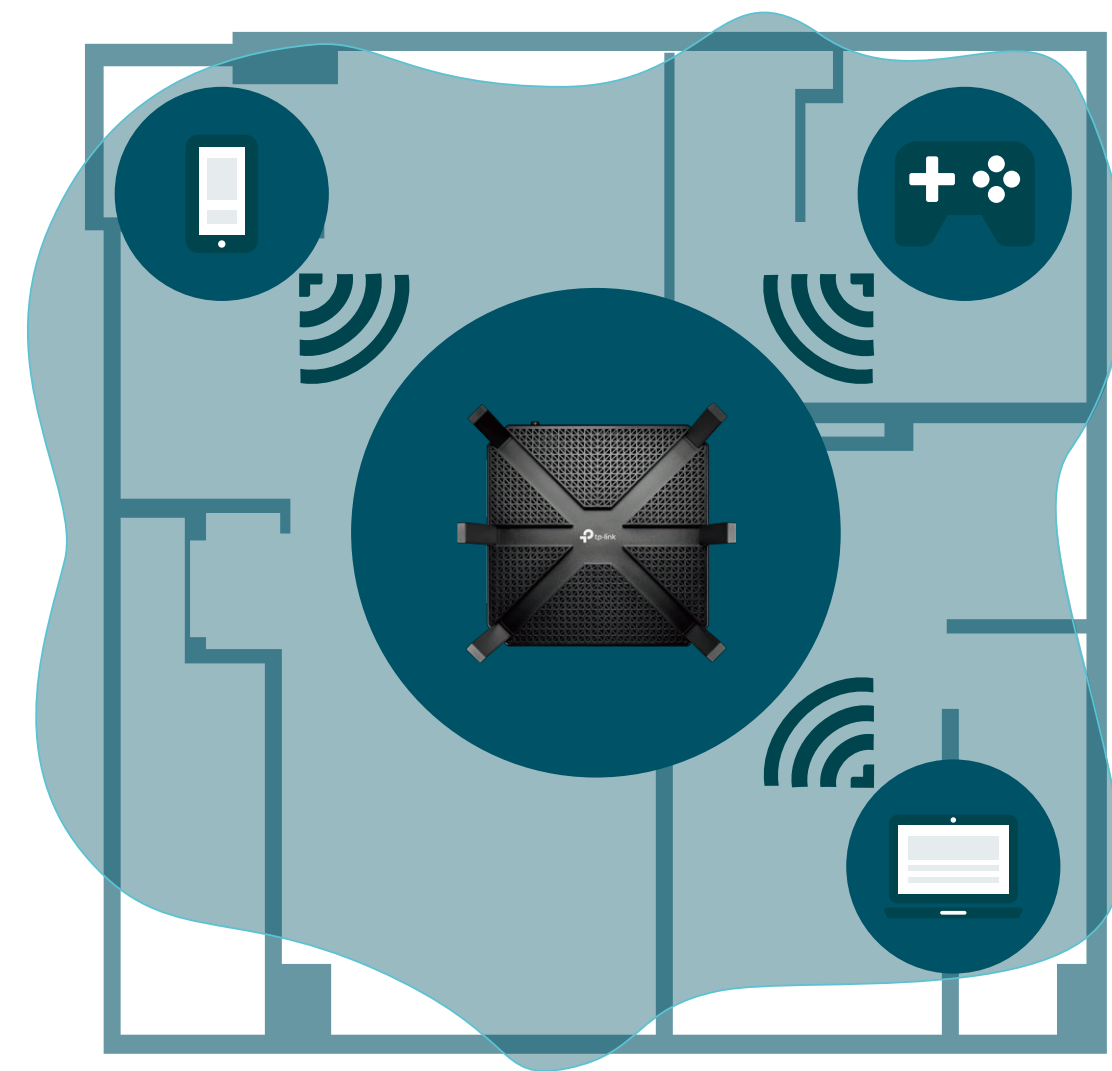

Powerful 1.8 GHz 64-bit CPU

The powerful 1.8 GHz 64-bit CPU, three co-processors and 512 MB of RAM work together to power your network.

Highlights

MU-MIMO for Multiple Connections

MU-MIMO technology serves up to multiple devices at once, reducing wait time, increasing Wi-Fi throughput for every device and making each stream more efficient.

Traditional Router
Sends data to one device at a time

MU-MIMO Router
Simultaneously sends data to multiple devices

Far-Reaching Wi-Fi Coverage

RangeBoost greatly improves the ability of the router to detect devices that are further away or low-powered while Beamforming boosts wireless signal strength toward them, giving your network even greater coverage.

High-Speed Transmission Powered by Link Aggregation

Link aggregation accelerates data transfer to network-attached storage (NAS) devices by combining two separate Ethernet ports into a 2 Gbps connection.