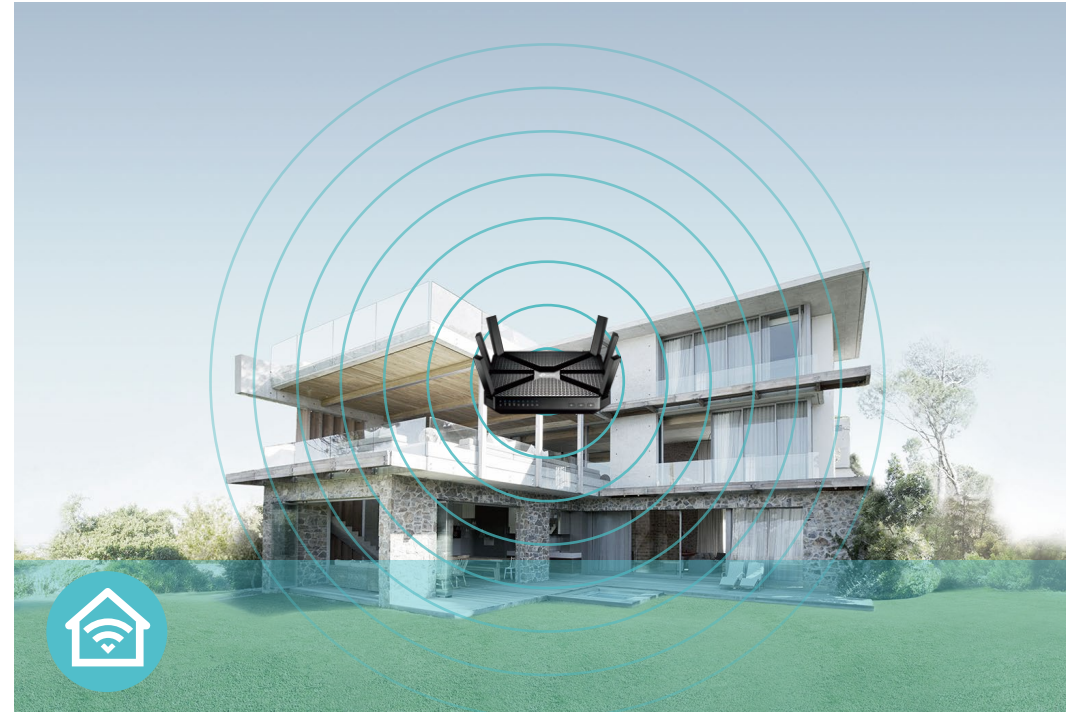

High-Speed Transmission Powered by Link Aggregation

Link aggregation accelerates data transfer to network-attached storage (NAS) devices by combining two separate Ethernet ports into a 2 Gbps connection.

HomeCare™ for the Most Comprehensive Home Wi-Fi Security

Create a customized and more secure Wi-Fi network with TP-Link HomeCare™. Antivirus, Parental Controls and QoS powered by Trend Micro® give you the tools you need to fully manage your network.

Wi-Fi Range

- **Ultimate Range Wi-Fi** – 6 high-performance antennas with a high-powered amplifier ensure the widespread Wi-Fi coverage and a stable connection
- **Wi-Fi with Beamforming** – Beamforming technology locates the connected devices and further improves the Archer A20's range and the signal strength to each mobile device, delivering a more reliable and efficient wireless connection