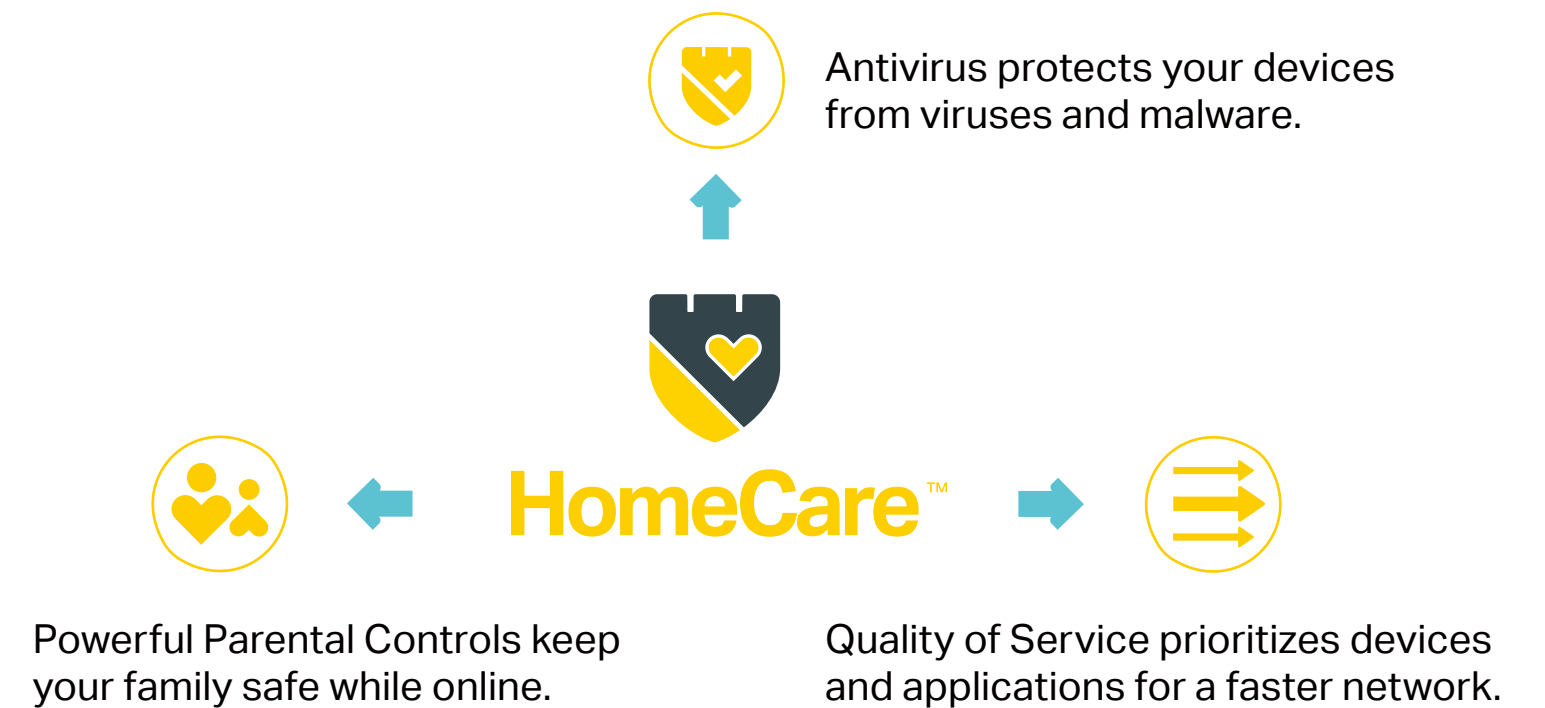

HomeCare™ for the Most Comprehensive Home Wi-Fi Security

Create a customized and more secure Wi-Fi network with TP-Link HomeCare™. Antivirus, Parental Controls and QoS powered by Trend Micro® give you the tools you need to fully manage your network.